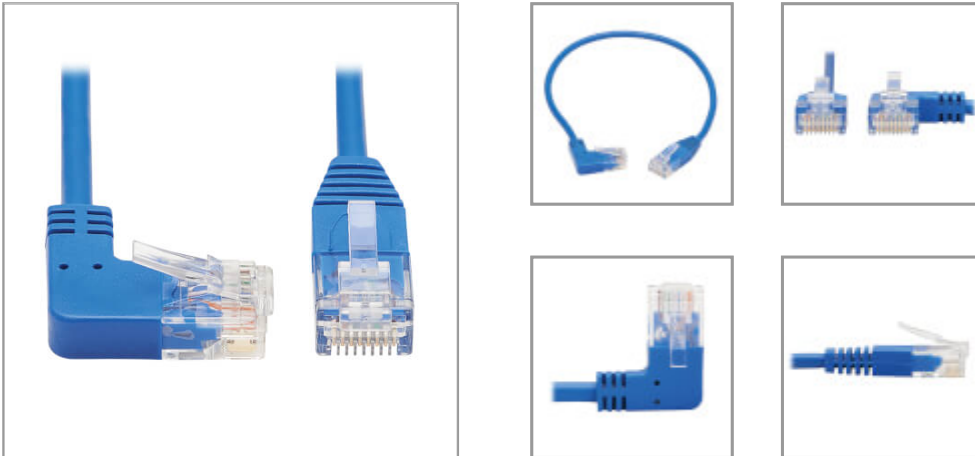

Right-Angle Cat6 Gigabit Molded Slim UTP Ethernet Cable (RJ45 Right-Angle M to RJ45 M), Blue, 1 ft.

MODEL NUMBER: N204-S01-BL-RA

Cat6 cable connects Gigabit Ethernet network components like routers, servers and switches in high-density data centers.

Features

Right-Angle Cat6 Ethernet Cable Connects Equipment in Data Centers and VoIP NetworksThis Cat6 cable is ideal for connecting network components, such as printers, computers, copiers, routers, servers, modems and switches, in hard-to-reach areas of space-constrained high-density data centers. Designed for fast transmission and excellent signal quality, this RJ45 patch cable ensures data transfer speeds up to 1 Gbps throughout your Gigabit Ethernet or VoIP network.

Special Slim Design for Better Airflow and Easier Installation in Crowded RacksThis Cat6 UTP patch cord is more than 38% smaller in diameter than standard Cat6a cable. This increases airflow in tight spaces, which helps keep your equipment cool and properly functioning. It also cuts down on clutter in crowded racks and patch panels, and makes the cable easier to install around corners and through cable management panels.

Right-Angle RJ45 Patch Cable Makes Connecting and Disconnecting EasierOne RJ45 male connector is designed at a 90-degree right angle, which prevents excessive bending and reduces stress on the cable. This makes the space-saving cable easy to plug into patch panels, switches and other devices located in a confined area or behind a desk.